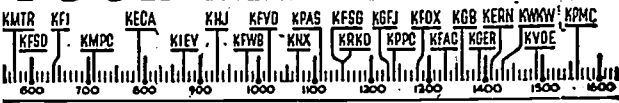

YOUR RADIO TODAY

TIMES NEWS—KMPC—710 on your dial—on the hour—EVERY HOUR

SUNDAY CHURCH SERVICES

<p>7 A.M. KOFJ-Radio Church. KNX-Air Church. KFWB-Holly Baptist 7:30 A.M. KHJ-Air Church. KRKD-Rev. Squires. KNX-Winds Over Jordan.</p> <p>8 A.M. KFAC-Country Ch. KGER-Kingdom Within. 8:15 A.M. KPAS-Imman'l Bap. 8:30 A.M. KMTR-W. B. Record KFVD-Church Christ</p> <p>9 A.M. KHJ-Pilgrim Hour. KFAC-Catholic Hr. 9:30 A.M. KPPC-Bible Club. KFAC-Ch'ch on High KHJ-Lutheran Hour.</p> <p>10 A.M. KNX-Air Church. 10:15 A.M. KFOV-Independ. Ch. 10:30 A.M. KPPC-Church News.</p>	<p>KFSG-Angelus Temp. 10:45 A.M. KFOX-Cumber'd Ch.</p> <p>11 A.M. KFOX-Presbyt'n Ch. KGER-Revival Hour. KPPC-Church Sv. KPPC-Methodist Ch. KPAS-Ch. Open Door KMTR-Cent. Church</p> <p>12 NOON KMTR-Bren'n Choir. 12:30 P.M. KHJ-Children's Chapel. KGER-Trinity Ch.</p> <p>1 P.M. KPAS-Convoy Prayer. 1:30 P.M. KFOX-KMTR-Young Peop. Ch. KPAS-Ch. of Barn.</p> <p>2 P.M. KMTR-Nazarene Voice. 2:30 P.M. KFOV-Billy Adams. KPAS-Eternity in Time.</p> <p>3 P.M. KFI-Catholic Hour.</p>	<p>KFSG-Evangelistic. KFOX-Rev. Ivie. KPAS-Christian Memory. 3:30 P.M. KPAS-Church Christ</p> <p>4 P.M. KPPC-Presbyt'n Ch. KFOX-Loc West. KGER-Rev. Harms. KMTR-Revival Hour. KPAS-Old-Fashion Revival.</p> <p>4:15 P.M. KECA-Church Fed. 4:30 P.M. KGER-Colonial Tabernacle.</p> <p>5 P.M. KPAS-Lincoln Presbyterian Church. KMTR-Baptist Ch. 5:30 P.M. KPAS-Alham. Presby. KGER-Rev. Weber.</p> <p>6 P.M. KPAS-Luth. Chapel. KMTR-Bethel Chapel. 6:30 P.M. KGJF-Tabernacle. KPAS-Beyond Tomorrow.</p>	<p>7 P.M. KFSG-Angelus Temp. 7:15 P.M. KMPC-First Church Vespers. 7:30 P.M. KMTR-Ch. of Christ. KFOX-Rev. Creviston KPAS-Ch. Open Door</p> <p>8 P.M. KFOX-Christ-Science KFAC-Meth. Church. KFWB-Presby. Ch. KMTR-F. B. Johnson</p> <p>9 P.M. KMTR-Figueroa Ch. KGER-Bethel Ch. 9:30 P.M. KFWB-Pac. Lutheran KGFJ-B. Johnson.</p> <p>10 P.M. KMPC-KHJ-Old-Fashion Revival. 10:30 P.M. KPAS-Bright Cor. Church. KNX-Air Church. KHJ-Young Peop. Ch. KFWB-St. Mary's Ch.</p>
---	--	--	--